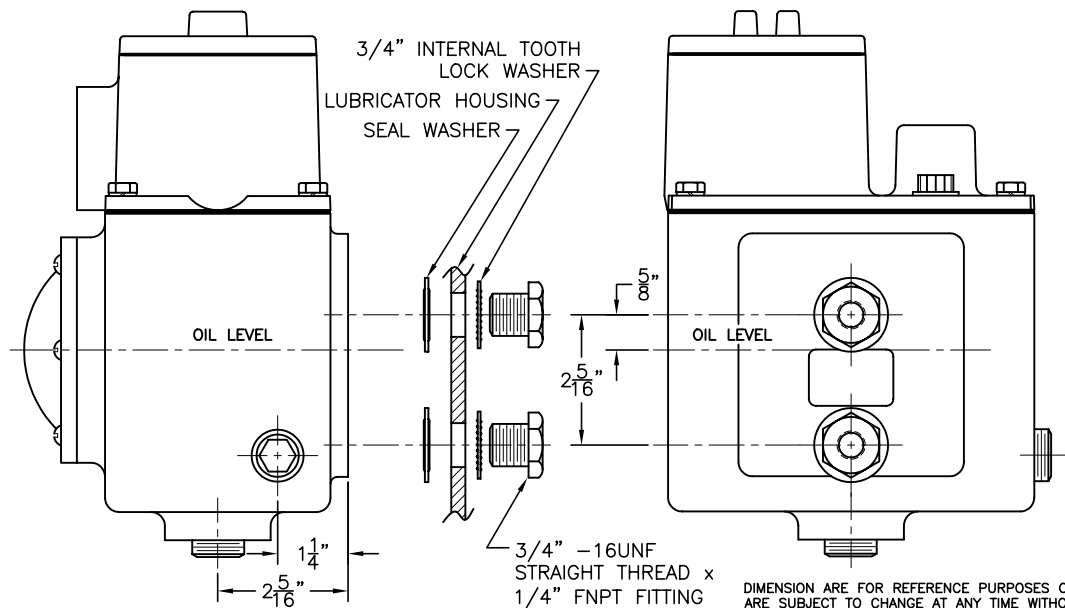

FIRE SAFE VALVE

MODEL 50-FS:

- A-1/2" NPT
- B-5/8"
- C-1-1/4"
- D-1-9/16"
- E-3-1/8"
- F-3-15/16"

- MODEL KLCE-11-FS**
- MODEL KLCE-DPDT-11-FS**
- MODEL KHL-11-FS**
- MODEL KHL-DPDT-11-FS**
- MODEL KSHL-11-FS**
- MODEL KSSL-11-FS**