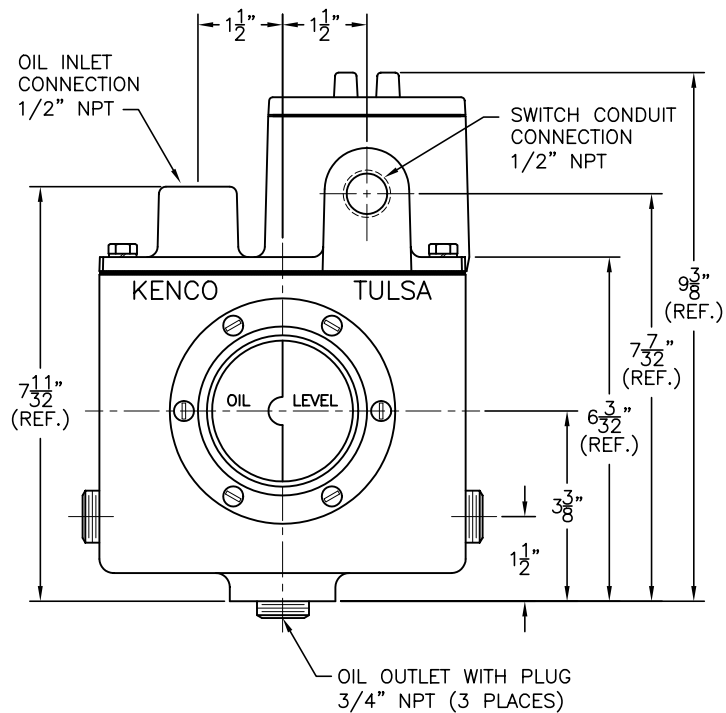

FIRE SAFE VALVE

MODEL 50-FS:

- A-1/2" NPT
- B-5/8"
- C-1-1/4"
- D-1-9/16"
- E-3-1/8"
- F-3-15/16"

- MODEL KLCE-11-FS**
- MODEL KLCE-DPDT-11-FS**
- MODEL KHL-11-FS**
- MODEL KHL-DPDT-11-FS**
- MODEL KSHL-11-FS**
- MODEL KSSL-11-FS**