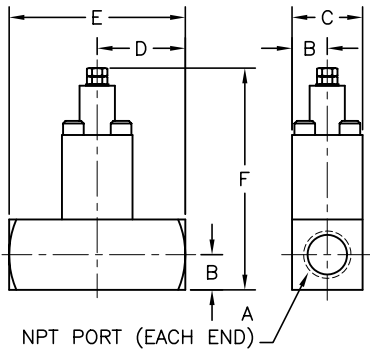

MODEL KLCP-12-FS

FIRE SAFE VALVE

MODEL 50-FS:	MODEL 75-FS:
A-1/2" NPT	A-3/4" NPT
B-5/8"	B-3/4"
C-1-1/4"	C-1-1/2"
D-1-9/16"	D-1-3/4"
E-3-1/8"	E-3-1/2"
F-3-15/16"	F-4-7/16"

AIR EXHAUST CONNECTION, 1/4" O.D. TUBE X 1/8" NPT FITTING (NOTE: PORT CAN BE ROTATED 360°)