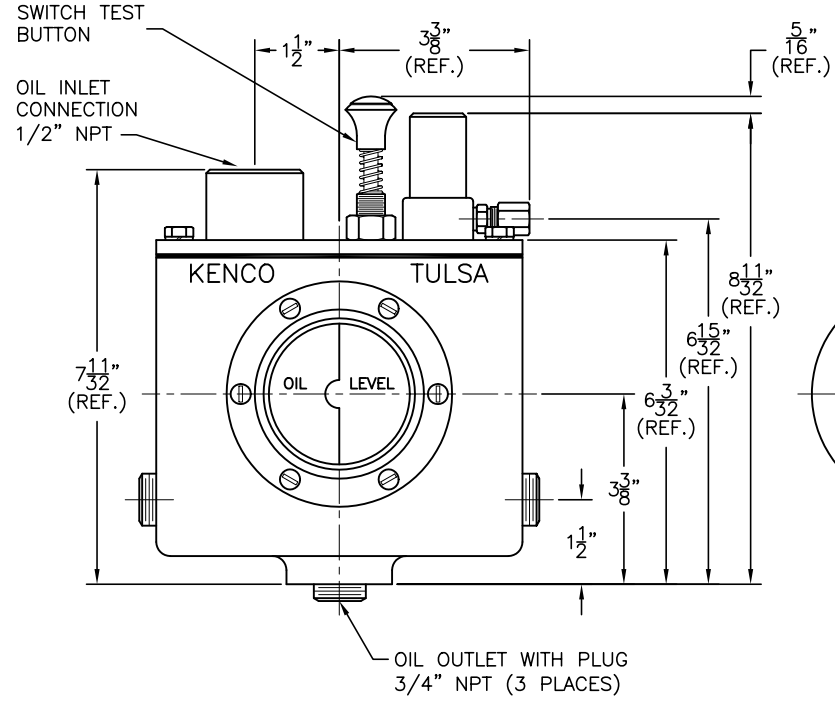

MODEL KLCP-12-FS

FIRE SAFE VALVE

MODEL 50-FS:	MODEL 75-FS:
A-1/2" NPT	A-3/4" NPT
B-5/8"	B-3/4"
C-1-1/4"	C-1-1/2"
D-1-9/16"	D-1-3/4"
E-3-1/8"	E-3-1/2"
F-3-15/16"	F-4-7/16"

AIR EXHAUST CONNECTION, 1/4" O.D. TUBE X 1/8" NPT FITTING (NOTE: PORT CAN BE ROTATED 360°)

DIMENSION ARE FOR REFERENCE PURPOSES ONLY AND ARE SUBJECT TO CHANGE AT ANY TIME WITHOUT NOTICE. COPYRIGHT © 2003 KENCO INTERNATIONAL, INC. ALL RIGHTS RESERVED

REV.	DATE	BY	ECN	EXPLANATION:	KENCO ENGINEERING COMPANY TULSA, OKLAHOMA
					DATE: 02-03-03 SHEET: 1 OF 1 DRAWING NUMBER
					DRN. BY: DS CHKD. BY: C-44779
					SCALE: NONE REVISION: