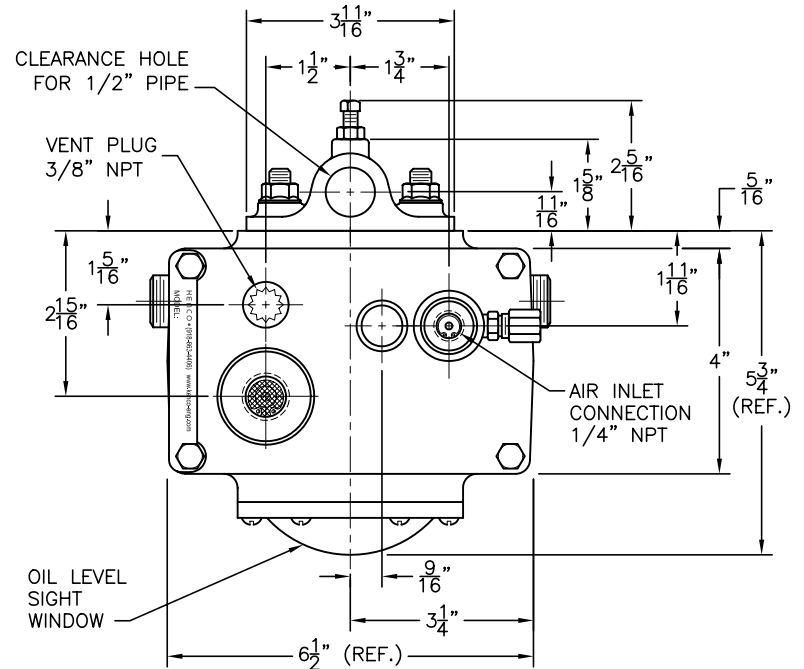

MODEL KLCP-12-FS

FIRE SAFE VALVE

MODEL 50-FS:	MODEL 75-FS:
A-1/2" NPT	A-3/4" NPT
B-5/8"	B-3/4"
C-1-1/4"	C-1-1/2"
D-1-9/16"	D-1-3/4"
E-3-1/8"	E-3-1/2"
F-3-15/16"	F-4-7/16"

AIR EXHAUST CONNECTION, 1/4" O.D. TUBE X 1/8" NPT FITTING (NOTE: PORT CAN BE ROTATED 360°)

DIMENSION ARE FOR REFERENCE PURPOSES ONLY AND ARE SUBJECT TO CHANGE AT ANY TIME WITHOUT NOTICE. COPYRIGHT © 2003 KENCO INTERNATIONAL, INC. ALL RIGHTS RESERVED

REV.	DATE	BY	ECN	EXPLANATION:	KENCO ENGINEERING COMPANY TULSA, OKLAHOMA
					DATE: 02-03-03 SHEET: 1 OF 1 DRAWING NUMBER
					DRN. BY: DS CHKD. BY: C-44779
					SCALE: NONE REVISION: