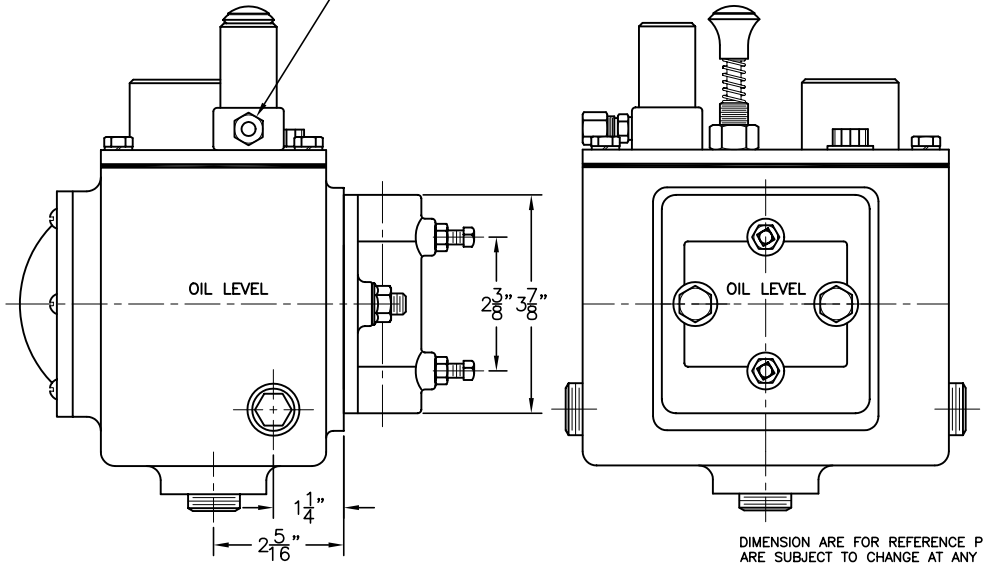

MODEL KLCP-12-FS

FIRE SAFE VALVE

MODEL 50-FS:	MODEL 75-FS:
A-1/2" NPT	A-3/4" NPT
B-5/8"	B-3/4"
C-1-1/4"	C-1-1/2"
D-1-9/16"	D-1-3/4"
E-3-1/8"	E-3-1/2"
F-3-15/16"	F-4-7/16"

AIR EXHAUST CONNECTION, 1/4" O.D. TUBE X 1/8" NPT FITTING (NOTE: PORT CAN BE ROTATED 360°)