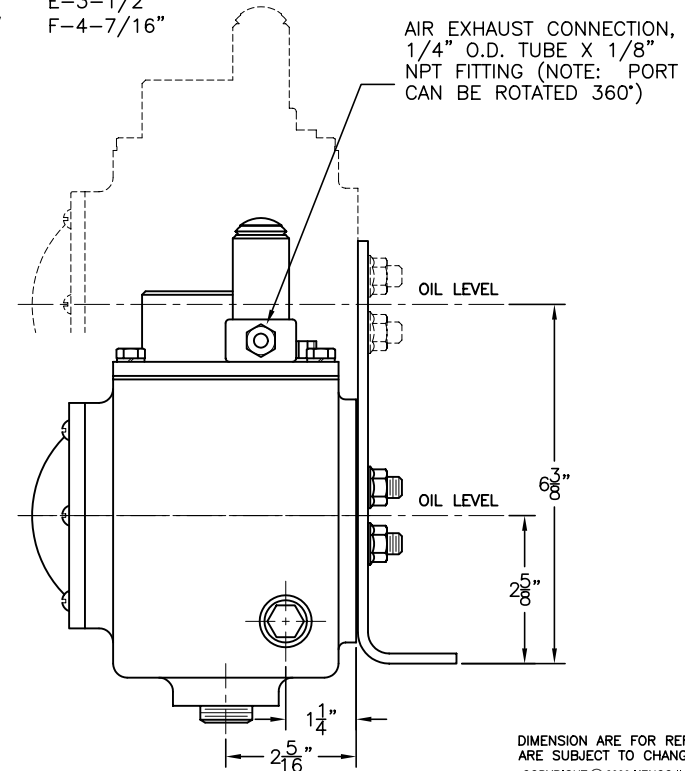

FIRE SAFE VALVE

MODEL 50-FS:	MODEL 75-FS:
A-1/2" NPT	A-3/4" NPT
B-5/8"	B-3/4"
C-1-1/4"	C-1-1/2"
D-1-9/16"	D-1-3/4"
E-3-1/8"	E-3-1/2"
F-3-15/16"	F-4-7/16"

MODEL KLCP-9-FS

DIMENSION ARE FOR REFERENCE PURPOSES ONLY AND ARE SUBJECT TO CHANGE AT ANY TIME WITHOUT NOTICE. COPYRIGHT © 2003 KENCO INTERNATIONAL, INC. ALL RIGHTS RESERVED

REV.	DATE	BY	ECN	EXPLANATION:	KENCO ENGINEERING COMPANY TULSA, OKLAHOMA
					DATE: 02-03-03 SHEET: 1 OF 1 DRAWING NUMBER
					DRN. BY: DS CHKD. BY: REVISION: C-44773
					SCALE: NONE