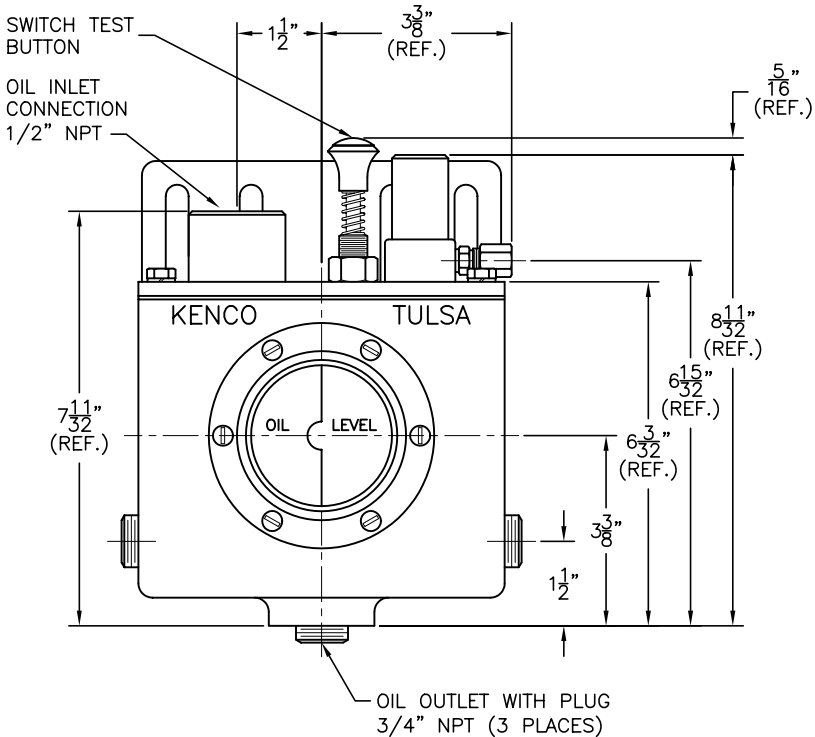

FIRE SAFE VALVE

MODEL 50-FS:	MODEL 75-FS:
A-1/2" NPT	A-3/4" NPT
B-5/8"	B-3/4"
C-1-1/4"	C-1-1/2"
D-1-9/16"	D-1-3/4"
E-3-1/8"	E-3-1/2"
F-3-15/16"	F-4-7/16"

MODEL KLCP-9-FS

DIMENSION ARE FOR REFERENCE PURPOSES ONLY AND ARE SUBJECT TO CHANGE AT ANY TIME WITHOUT NOTICE. COPYRIGHT © 2003 KENCO INTERNATIONAL, INC. ALL RIGHTS RESERVED

REV.	DATE	BY	ECN	EXPLANATION:	KENCO ENGINEERING COMPANY TULSA, OKLAHOMA
					DATE: 02-03-03 SHEET: 1 OF 1 DRAWING NUMBER
					DRN. BY: DS CHKD. BY: REVISION: C-44773
					SCALE: NONE