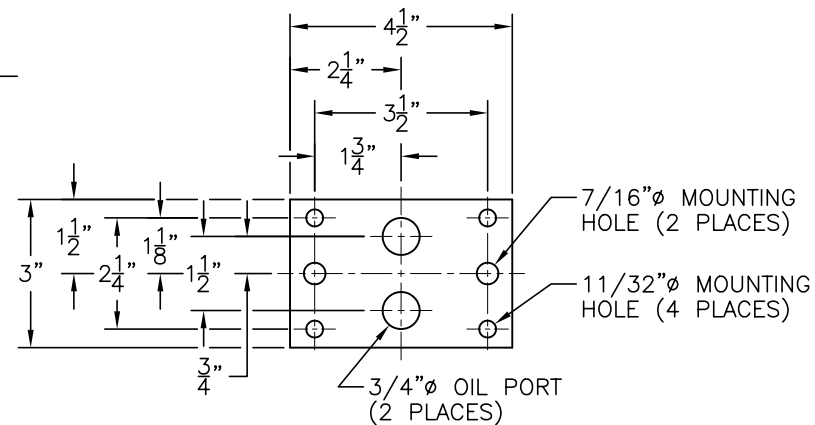

FIRE SAFE VALVE
MODEL 50-FS:
 A-1/2" NPT
 B-5/8"
 C-1-1/4"
 D-1-9/16"
 E-3-1/8"
 F-3-15/16"

ADAPTER MOUNTING PLATE DETAIL A-A
MODEL KLCM-24-FS

DIMENSION ARE FOR REFERENCE PURPOSES ONLY AND ARE SUBJECT TO CHANGE AT ANY TIME WITHOUT NOTICE.
 COPYRIGHT © 2003-KENCO INTERNATIONAL, INC.-ALL RIGHTS RESERVED

REV.	DATE	BY	ECN	EXPLANATION:	KENCO ENGINEERING COMPANY TULSA, OKLAHOMA
					DATE: 02-04-03 SHEET: 1 OF 1 DRAWING NUMBER
					DRN. BY: DS CHKD. BY: C-44762
					SCALE: NONE REVISION: