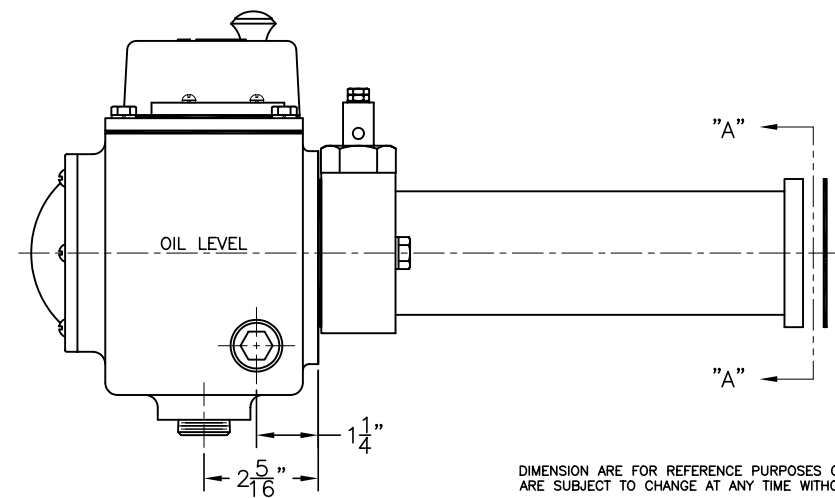

FIRE SAFE VALVE
MODEL 50-FS:
 A-1/2" NPT
 B-5/8"
 C-1-1/4"
 D-1-9/16"
 E-3-1/8"
 F-3-15/16"

ADAPTER MOUNTING PLATE DETAIL A-A
MODEL KLCM-24-FS

DIMENSION ARE FOR REFERENCE PURPOSES ONLY AND ARE SUBJECT TO CHANGE AT ANY TIME WITHOUT NOTICE.
 COPYRIGHT © 2003-KENCO INTERNATIONAL, INC.-ALL RIGHTS RESERVED