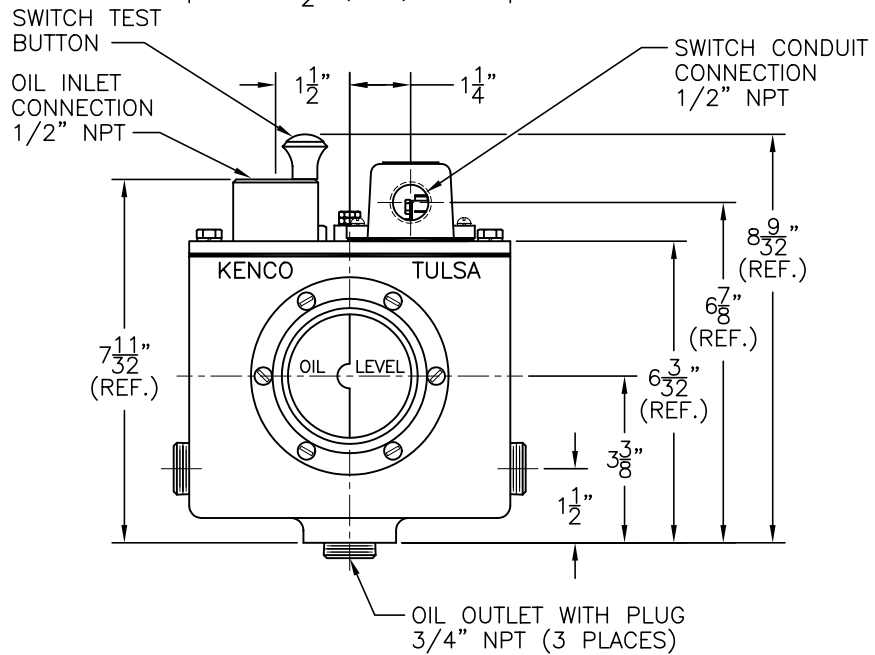

FIRE SAFE VALVE
MODEL 50-FS:
 A-1/2" NPT
 B-5/8"
 C-1-1/4"
 D-1-9/16"
 E-3-1/8"
 F-3-15/16"

ADAPTER MOUNTING PLATE DETAIL A-A
MODEL KLCM-24-FS

DIMENSION ARE FOR REFERENCE PURPOSES ONLY AND ARE SUBJECT TO CHANGE AT ANY TIME WITHOUT NOTICE.
 COPYRIGHT © 2003-KENCO INTERNATIONAL, INC.-ALL RIGHTS RESERVED

REV.	DATE	BY	ECN	EXPLANATION:	KENCO ENGINEERING COMPANY TULSA, OKLAHOMA
					DATE: 02-04-03 SHEET: 1 OF 1 DRAWING NUMBER
					DRN. BY: DS CHKD. BY: C-44762
					SCALE: NONE REVISION: