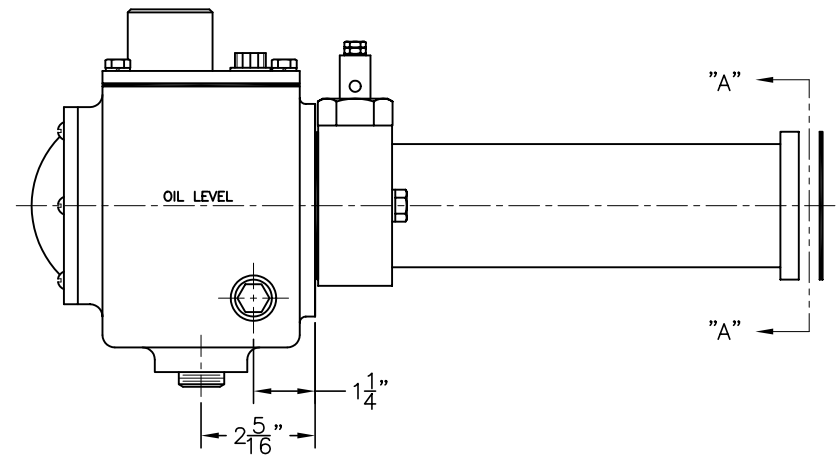

FIRE SAFE VALVE

- MODEL 50-FS:
 A-1/2" NPT
 B-5/8"
 C-1-1/4"
 D-1-9/16"
 E-3-1/8"
 F-3-15/16"

ADAPTER MOUNTING PLATE DETAIL A-A

MODEL KLC-24-FS

DIMENSION ARE FOR REFERENCE PURPOSES ONLY AND ARE SUBJECT TO CHANGE AT ANY TIME WITHOUT NOTICE. COPYRIGHT © 2003 KENCO INTERNATIONAL, INC. ALL RIGHTS RESERVED