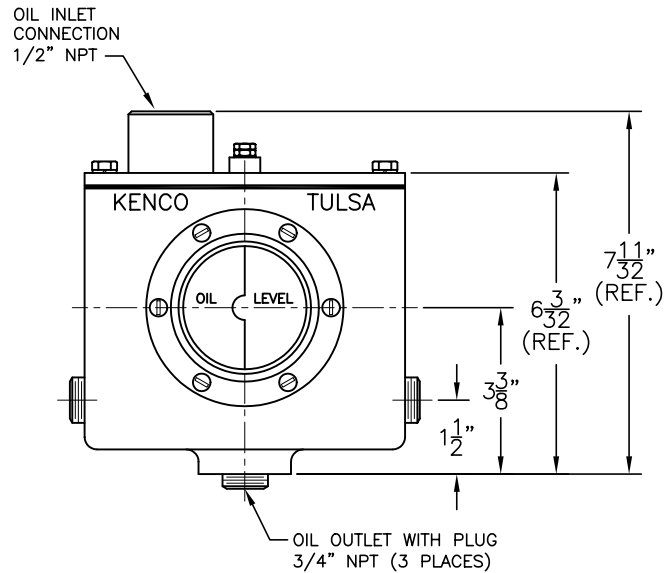

FIRE SAFE VALVE

- MODEL 50-FS:
 A-1/2" NPT
 B-5/8"
 C-1-1/4"
 D-1-9/16"
 E-3-1/8"
 F-3-15/16"

ADAPTER MOUNTING PLATE DETAIL A-A

MODEL KLC-24-FS

DIMENSION ARE FOR REFERENCE PURPOSES ONLY AND ARE SUBJECT TO CHANGE AT ANY TIME WITHOUT NOTICE. COPYRIGHT © 2003 KENCO INTERNATIONAL, INC. ALL RIGHTS RESERVED