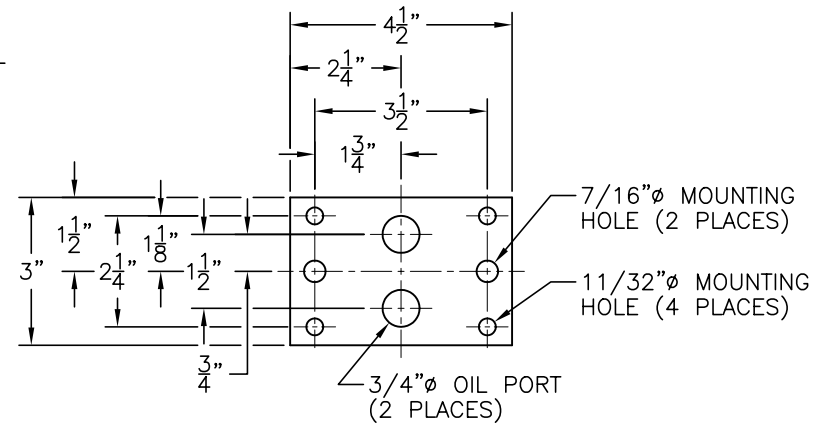

FIRE SAFE VALVE

- MODEL 50-FS:
 A-1/2" NPT
 B-5/8"
 C-1-1/4"
 D-1-9/16"
 E-3-1/8"
 F-3-15/16"

ADAPTER MOUNTING PLATE DETAIL A-A

MODEL KLC-24-FS

DIMENSION ARE FOR REFERENCE PURPOSES ONLY AND ARE SUBJECT TO CHANGE AT ANY TIME WITHOUT NOTICE. COPYRIGHT © 2003 KENCO INTERNATIONAL, INC. ALL RIGHTS RESERVED

REV.	DATE	BY	ECN	EXPLANATION:	KENCO ENGINEERING COMPANY TULSA, OKLAHOMA
					DATE: 02-04-03 SHEET: 1 OF 1 DRAWING NUMBER
					DRN. BY: DS CHKD. BY: C-44715
					SCALE: NONE REVISION: