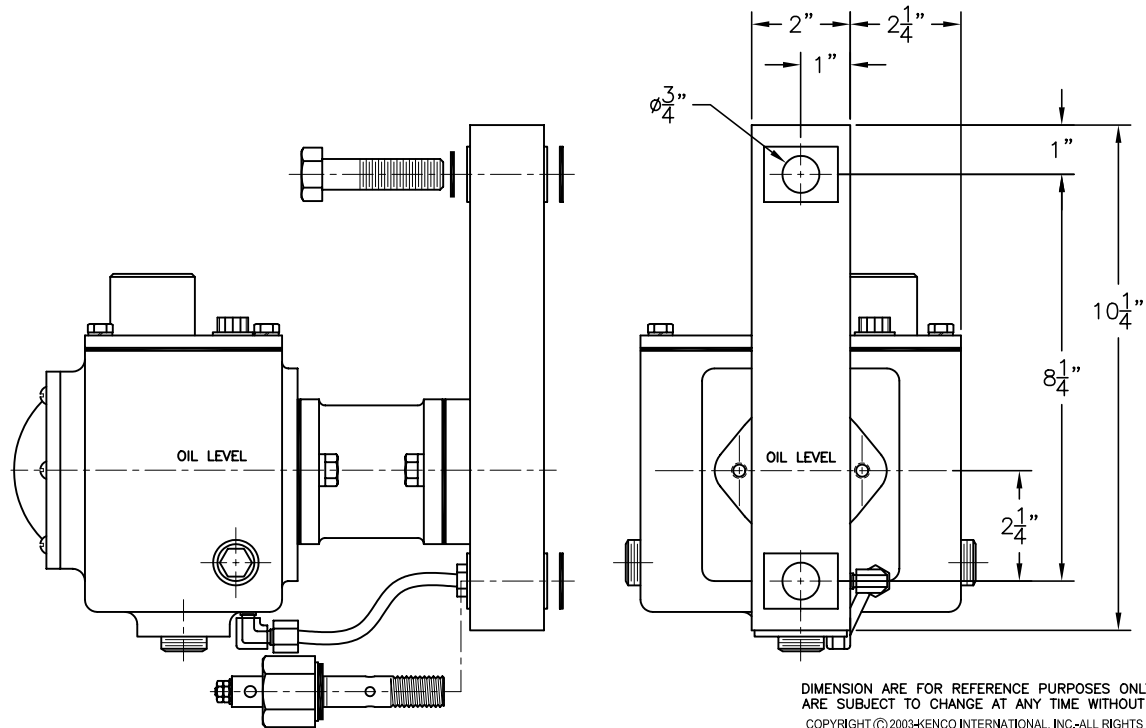

FIRE SAFE VALVE

MODEL 50-FS:

- A-1/2" NPT
- B-5/8"
- C-1-1/4"
- D-1-9/16"
- E-3-1/8"
- F-3-15/16"

MODEL KLC-7-FS

DIMENSION ARE FOR REFERENCE PURPOSES ONLY AND ARE SUBJECT TO CHANGE AT ANY TIME WITHOUT NOTICE.
COPYRIGHT © 2003 KENCO INTERNATIONAL, INC. ALL RIGHTS RESERVED

REV.	DATE	BY	ECN	EXPLANATION:

KENCO ENGINEERING COMPANY TULSA, OKLAHOMA		
CONTROLLER, OIL LEVEL WITH MOUNT (OUTLINE DRAWING) MODEL KLC-7-FS		
DATE: 02-03-03	SHEET: 1 OF 1	DRAWING NUMBER
DRN. BY: DS	CHKD. BY:	C-44701
SCALE: NONE	REVISION:	