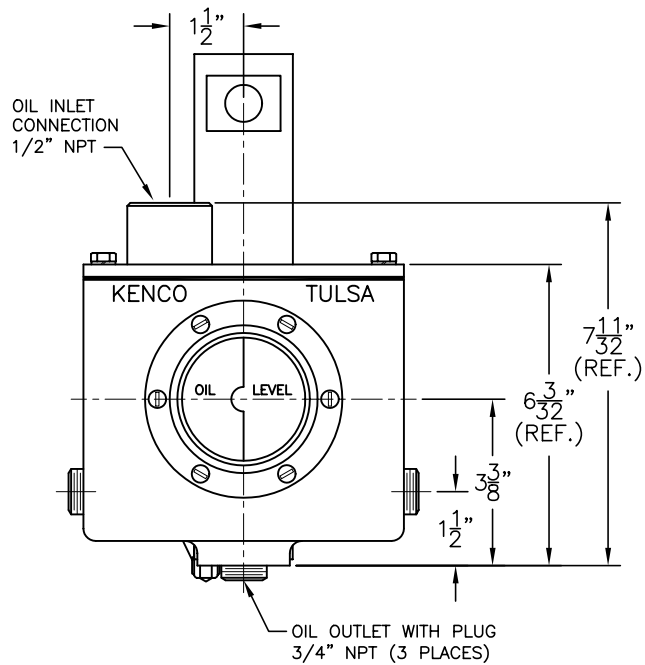

FIRE SAFE VALVE

MODEL 50-FS:

- A-1/2" NPT
- B-5/8"
- C-1-1/4"
- D-1-9/16"
- E-3-1/8"
- F-3-15/16"

MODEL KLC-7-FS

DIMENSION ARE FOR REFERENCE PURPOSES ONLY AND ARE SUBJECT TO CHANGE AT ANY TIME WITHOUT NOTICE.
COPYRIGHT © 2003 KENCO INTERNATIONAL, INC. ALL RIGHTS RESERVED

REV.	DATE	BY	ECN	EXPLANATION:

KENCO ENGINEERING COMPANY TULSA, OKLAHOMA		
CONTROLLER, OIL LEVEL WITH MOUNT (OUTLINE DRAWING) MODEL KLC-7-FS		
DATE: 02-03-03	SHEET: 1 OF 1	DRAWING NUMBER
DRN. BY: DS	CHKD. BY:	C-44701
SCALE: NONE	REVISION:	