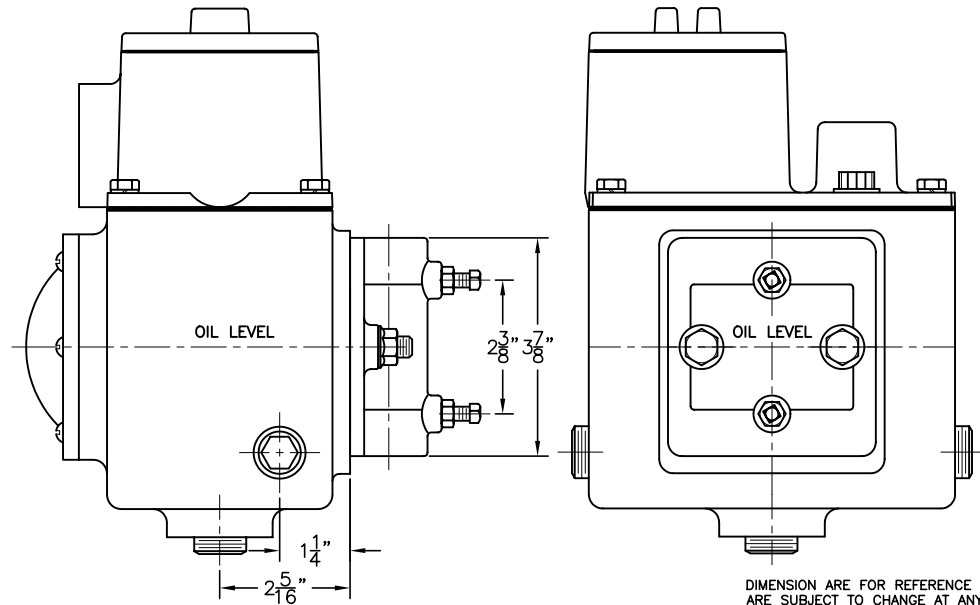

FIRE SAFE VALVE

MODEL 50-FS:	MODEL 75-FS:
A-1/2" NPT	A-3/4" NPT
B-5/8"	B-3/4"
C-1-1/4"	C-1-1/2"
D-1-9/16"	D-1-3/4"
E-3-1/8"	E-3-1/2"
F-3-15/16"	F-4-7/16"

- MODEL KLCE-12-FS
- MODEL KLCE-DPDT-12-FS
- MODEL KHL-12-FS
- MODEL KHL-DPDT-12-FS
- MODEL KSHL-12-FS
- MODEL KSSL-12-FS