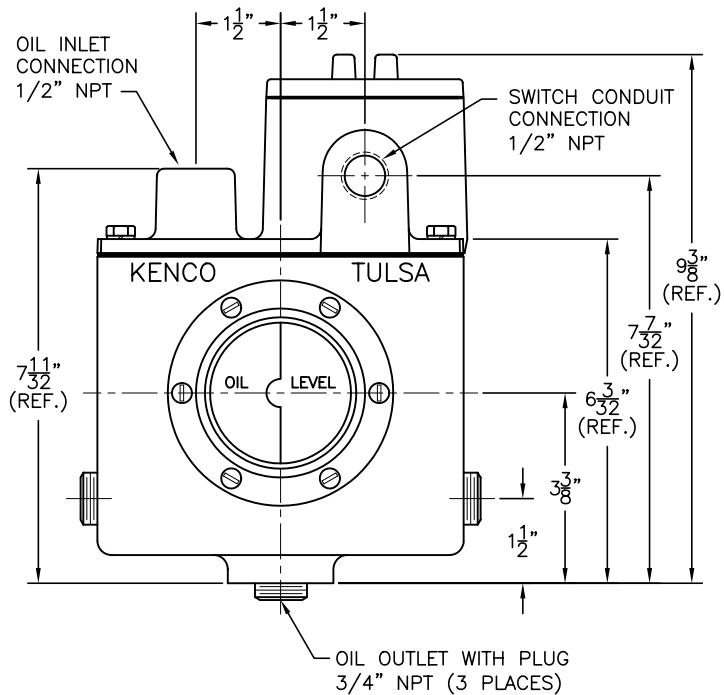

FIRE SAFE VALVE

MODEL 50-FS:	MODEL 75-FS:
A-1/2" NPT	A-3/4" NPT
B-5/8"	B-3/4"
C-1-1/4"	C-1-1/2"
D-1-9/16"	D-1-3/4"
E-3-1/8"	E-3-1/2"
F-3-15/16"	F-4-7/16"

- MODEL KLCE-12-FS
- MODEL KLCE-DPDT-12-FS
- MODEL KHL-12-FS
- MODEL KHL-DPDT-12-FS
- MODEL KSHL-12-FS
- MODEL KSSL-12-FS