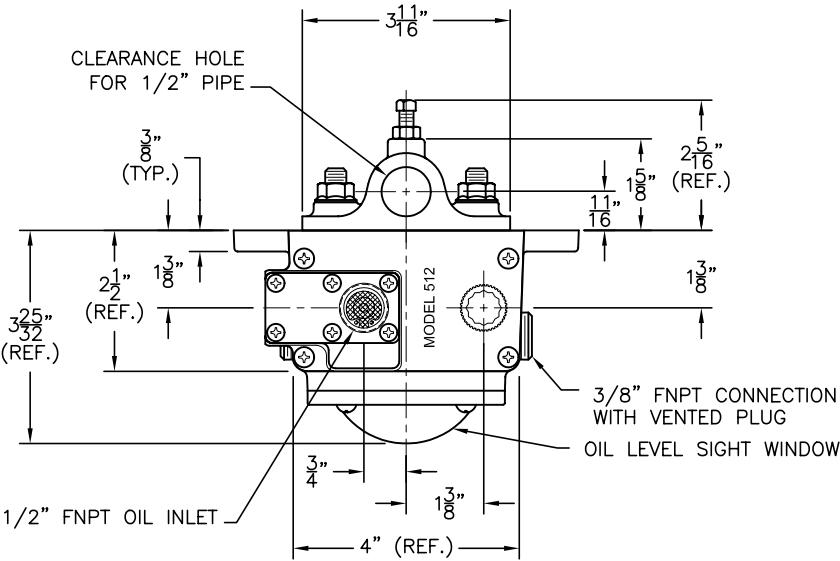

# MODEL 512-12-FS

## FIRE SAFE VALVE

MODEL 50-FS:	MODEL 75-FS:
A-1/2" NPT	A-3/4" NPT
B-5/8"	B-3/4"
C-1-1/4"	C-1-1/2"
D-1-9/16"	D-1-3/4"
E-3-1/8"	E-3-1/2"
F-3-15/16"	F-4-7/16"

DIMENSION ARE FOR REFERENCE PURPOSES ONLY AND ARE SUBJECT TO CHANGE AT ANY TIME WITHOUT NOTICE. COPYRIGHT © 2003-KENCO INTERNATIONAL, INC.-ALL RIGHTS RESERVED