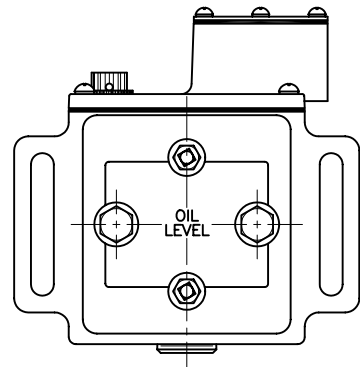

## FIRE SAFE VALVE

MODEL 50-FS:	MODEL 75-FS:
A-1/2" NPT	A-3/4" NPT
B-5/8"	B-3/4"
C-1-1/4"	C-1-1/2"
D-1-9/16"	D-1-3/4"
E-3-1/8"	E-3-1/2"
F-3-15/16"	F-4-7/16"

DIMENSION ARE FOR REFERENCE PURPOSES ONLY AND ARE SUBJECT TO CHANGE AT ANY TIME WITHOUT NOTICE. COPYRIGHT © 2003-KENCO INTERNATIONAL, INC.-ALL RIGHTS RESERVED