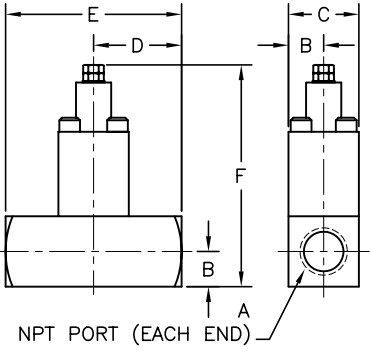

## FIRE SAFE VALVE

MODEL 50-FS:	MODEL 75-FS:
A-1/2" NPT	A-3/4" NPT
B-5/8"	B-3/4"
C-1-1/4"	C-1-1/2"
D-1-9/16"	D-1-3/4"
E-3-1/8"	E-3-1/2"
F-3-15/16"	F-4-7/16"

DIMENSION ARE FOR REFERENCE PURPOSES ONLY AND ARE SUBJECT TO CHANGE AT ANY TIME WITHOUT NOTICE. COPYRIGHT © 2003-KENCO INTERNATIONAL, INC.-ALL RIGHTS RESERVED