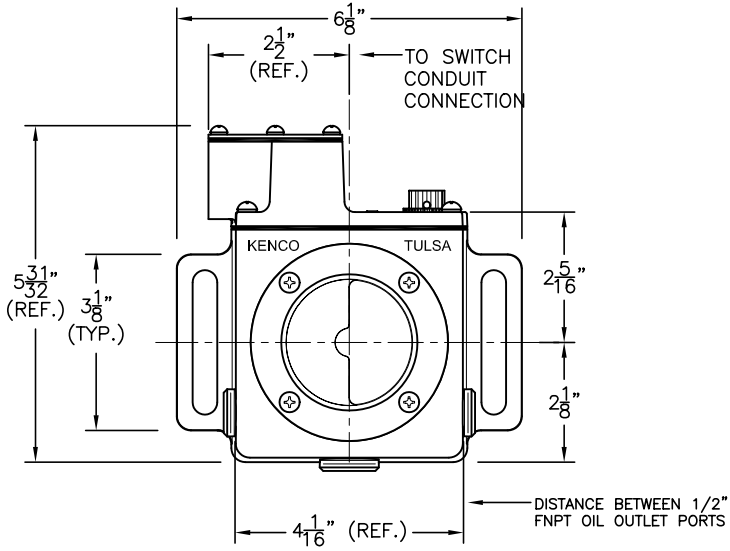

## FIRE SAFE VALVE

MODEL 50-FS:	MODEL 75-FS:
A-1/2" NPT	A-3/4" NPT
B-5/8"	B-3/4"
C-1-1/4"	C-1-1/2"
D-1-9/16"	D-1-3/4"
E-3-1/8"	E-3-1/2"
F-3-15/16"	F-4-7/16"

DIMENSION ARE FOR REFERENCE PURPOSES ONLY AND ARE SUBJECT TO CHANGE AT ANY TIME WITHOUT NOTICE. COPYRIGHT © 2003-KENCO INTERNATIONAL, INC.-ALL RIGHTS RESERVED