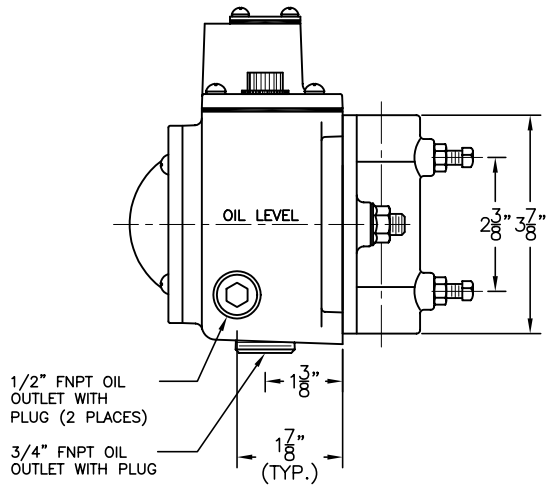

# MODEL 512-12-FS

## FIRE SAFE VALVE

MODEL 50-FS:	MODEL 75-FS:
A-1/2" NPT	A-3/4" NPT
B-5/8"	B-3/4"
C-1-1/4"	C-1-1/2"
D-1-9/16"	D-1-3/4"
E-3-1/8"	E-3-1/2"
F-3-15/16"	F-4-7/16"

DIMENSION ARE FOR REFERENCE PURPOSES ONLY AND ARE SUBJECT TO CHANGE AT ANY TIME WITHOUT NOTICE. COPYRIGHT © 2003-KENCO INTERNATIONAL, INC.-ALL RIGHTS RESERVED