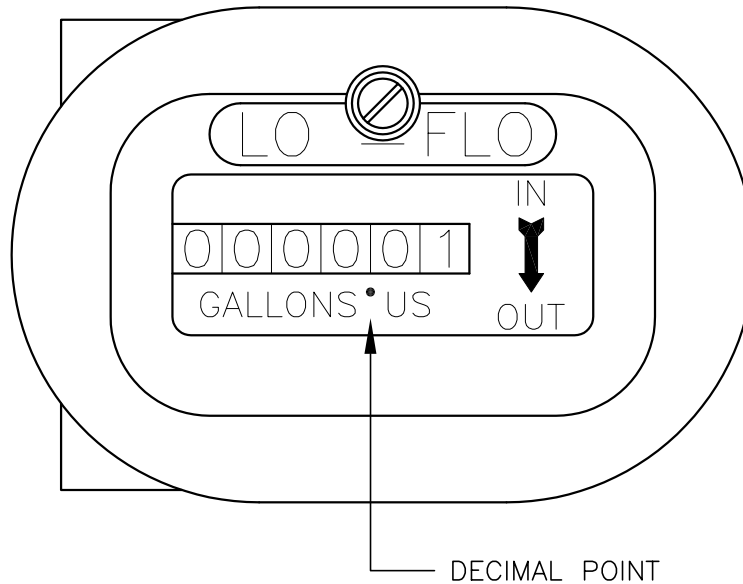

# 1618 METER

METER COUNTER RESOLUTION = 0.01 GALLON

STANDARD 1618 METER  
WHEN PISTON INSIDE METER MOVES IN ONE DIRECTION FROM BOTTOM-TO-TOP  
OR FROM TOP-TO-BOTTOM, COUNTER CHANGES 1/100th OF A GALLON.

SPECIAL 14308 METER  
(1618 WITH A S.P.S.T. NORMALLY OPEN SWITCH)  
PISTON HAS TO MOVE ALL THE WAY UP AND BACK DOWN AGAIN TO CLOSE  
SWITCH. THAT MAKES THE SWITCH CLOSURE RATE 1/50th OF A GALLON.