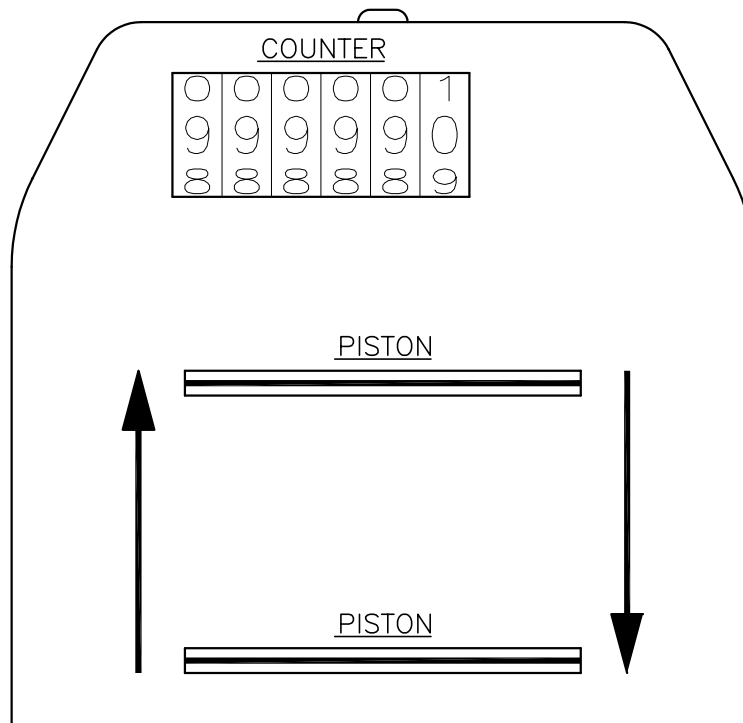

# 1618 METER

METER COUNTER RESOLUTION = 0.01 GALLON

STANDARD 1618 METER  
WHEN PISTON INSIDE METER MOVES IN ONE DIRECTION FROM BOTTOM-TO-TOP  
OR FROM TOP-TO-BOTTOM, COUNTER CHANGES 1/100th OF A GALLON.

SPECIAL 14308 METER  
(1618 WITH A S.P.S.T. NORMALLY OPEN SWITCH)  
PISTON HAS TO MOVE ALL THE WAY UP AND BACK DOWN AGAIN TO CLOSE  
SWITCH. THAT MAKES THE SWITCH CLOSURE RATE 1/50th OF A GALLON.