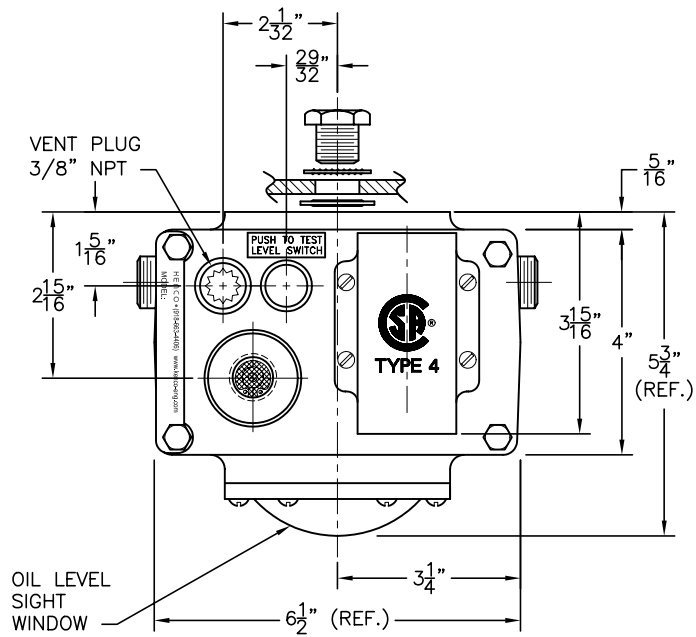

MODEL KLCM-11-FS

FIRE SAFE VALVE

- MODEL 50-FS:
 A-1/2" NPT
 B-5/8"
 C-1-1/4"
 D-1-9/16"
 E-3-1/8"
 F-3-15/16"

DIMENSION ARE FOR REFERENCE PURPOSES ONLY AND ARE SUBJECT TO CHANGE AT ANY TIME WITHOUT NOTICE.
 COPYRIGHT © 2003 KENCO INTERNATIONAL, INC.-ALL RIGHTS RESERVED

REV.	DATE	BY	ECN	EXPLANATION:	KENCO ENGINEERING COMPANY TULSA, OKLAHOMA
					DATE: 02-03-03 SHEET: 1 OF 1 DRAWING NUMBER
					DRN. BY: DS CHKD. BY: C-44754
					SCALE: NONE REVISION: