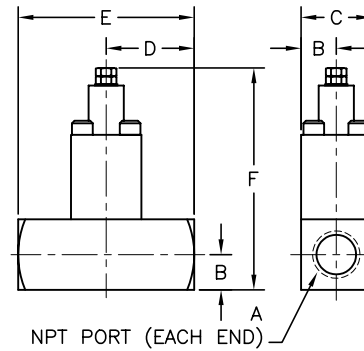

MODEL KLCM-11-FS

FIRE SAFE VALVE

- MODEL 50-FS:
 A-1/2" NPT
 B-5/8"
 C-1-1/4"
 D-1-9/16"
 E-3-1/8"
 F-3-15/16"

DIMENSION ARE FOR REFERENCE PURPOSES ONLY AND ARE SUBJECT TO CHANGE AT ANY TIME WITHOUT NOTICE.
 COPYRIGHT © 2003 KENCO INTERNATIONAL, INC.-ALL RIGHTS RESERVED