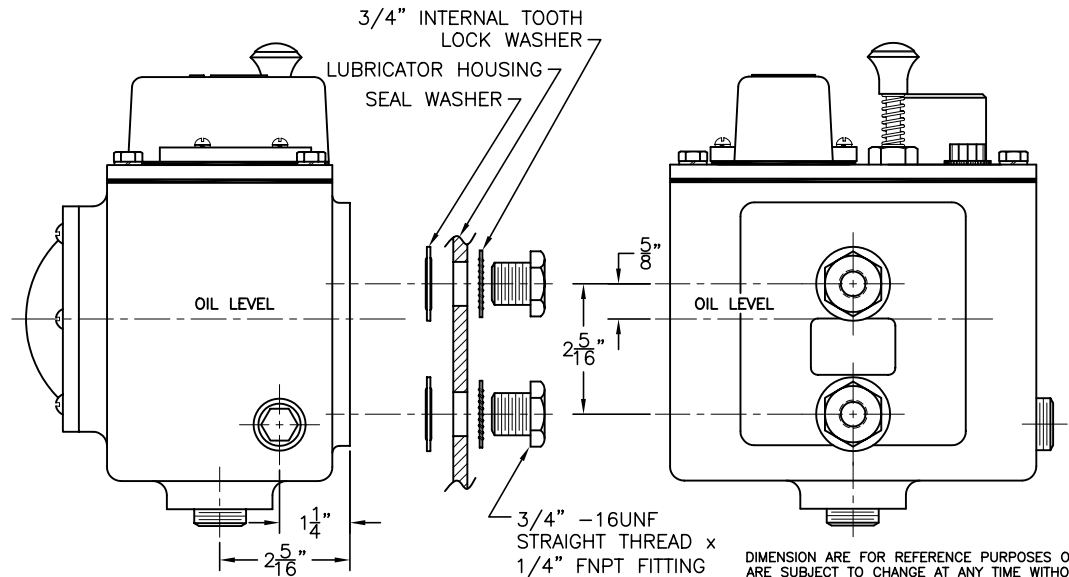

MODEL KLCM-11-FS

FIRE SAFE VALVE

- MODEL 50-FS:
 A-1/2" NPT
 B-5/8"
 C-1-1/4"
 D-1-9/16"
 E-3-1/8"
 F-3-15/16"

DIMENSION ARE FOR REFERENCE PURPOSES ONLY AND ARE SUBJECT TO CHANGE AT ANY TIME WITHOUT NOTICE.
 COPYRIGHT © 2003 KENCO INTERNATIONAL, INC.-ALL RIGHTS RESERVED

REV.	DATE	BY	ECN	EXPLANATION:	KENCO ENGINEERING COMPANY TULSA, OKLAHOMA
					DATE: 02-03-03 SHEET: 1 OF 1 DRAWING NUMBER
					DRN. BY: DS CHKD. BY: C-44754
					SCALE: NONE REVISION: