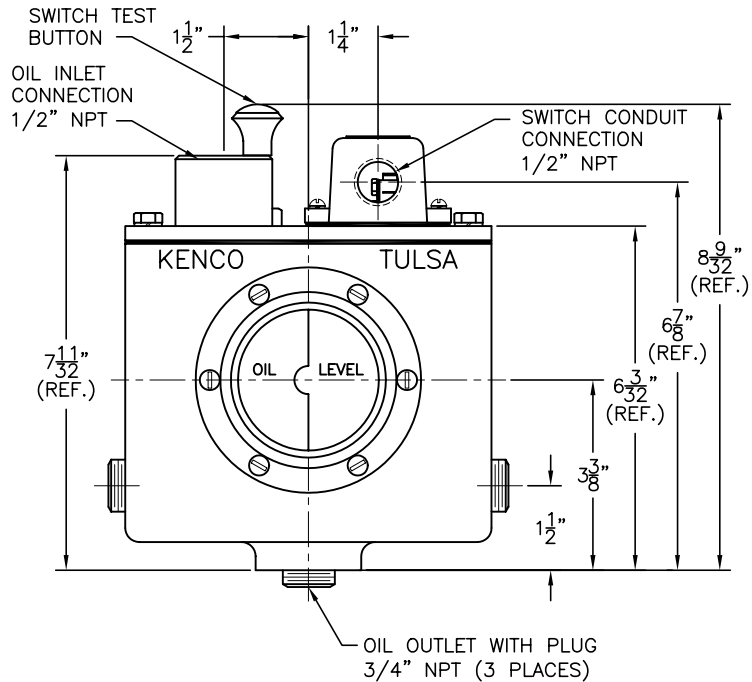

MODEL KLCM-11-FS

FIRE SAFE VALVE

- MODEL 50-FS:
 A-1/2" NPT
 B-5/8"
 C-1-1/4"
 D-1-9/16"
 E-3-1/8"
 F-3-15/16"

DIMENSION ARE FOR REFERENCE PURPOSES ONLY AND ARE SUBJECT TO CHANGE AT ANY TIME WITHOUT NOTICE.
 COPYRIGHT © 2003 KENCO INTERNATIONAL, INC.-ALL RIGHTS RESERVED

REV.	DATE	BY	ECN	EXPLANATION:	KENCO ENGINEERING COMPANY TULSA, OKLAHOMA
					DATE: 02-03-03 SHEET: 1 OF 1 DRAWING NUMBER
					DRN. BY: DS CHKD. BY: C-44754
					SCALE: NONE REVISION: